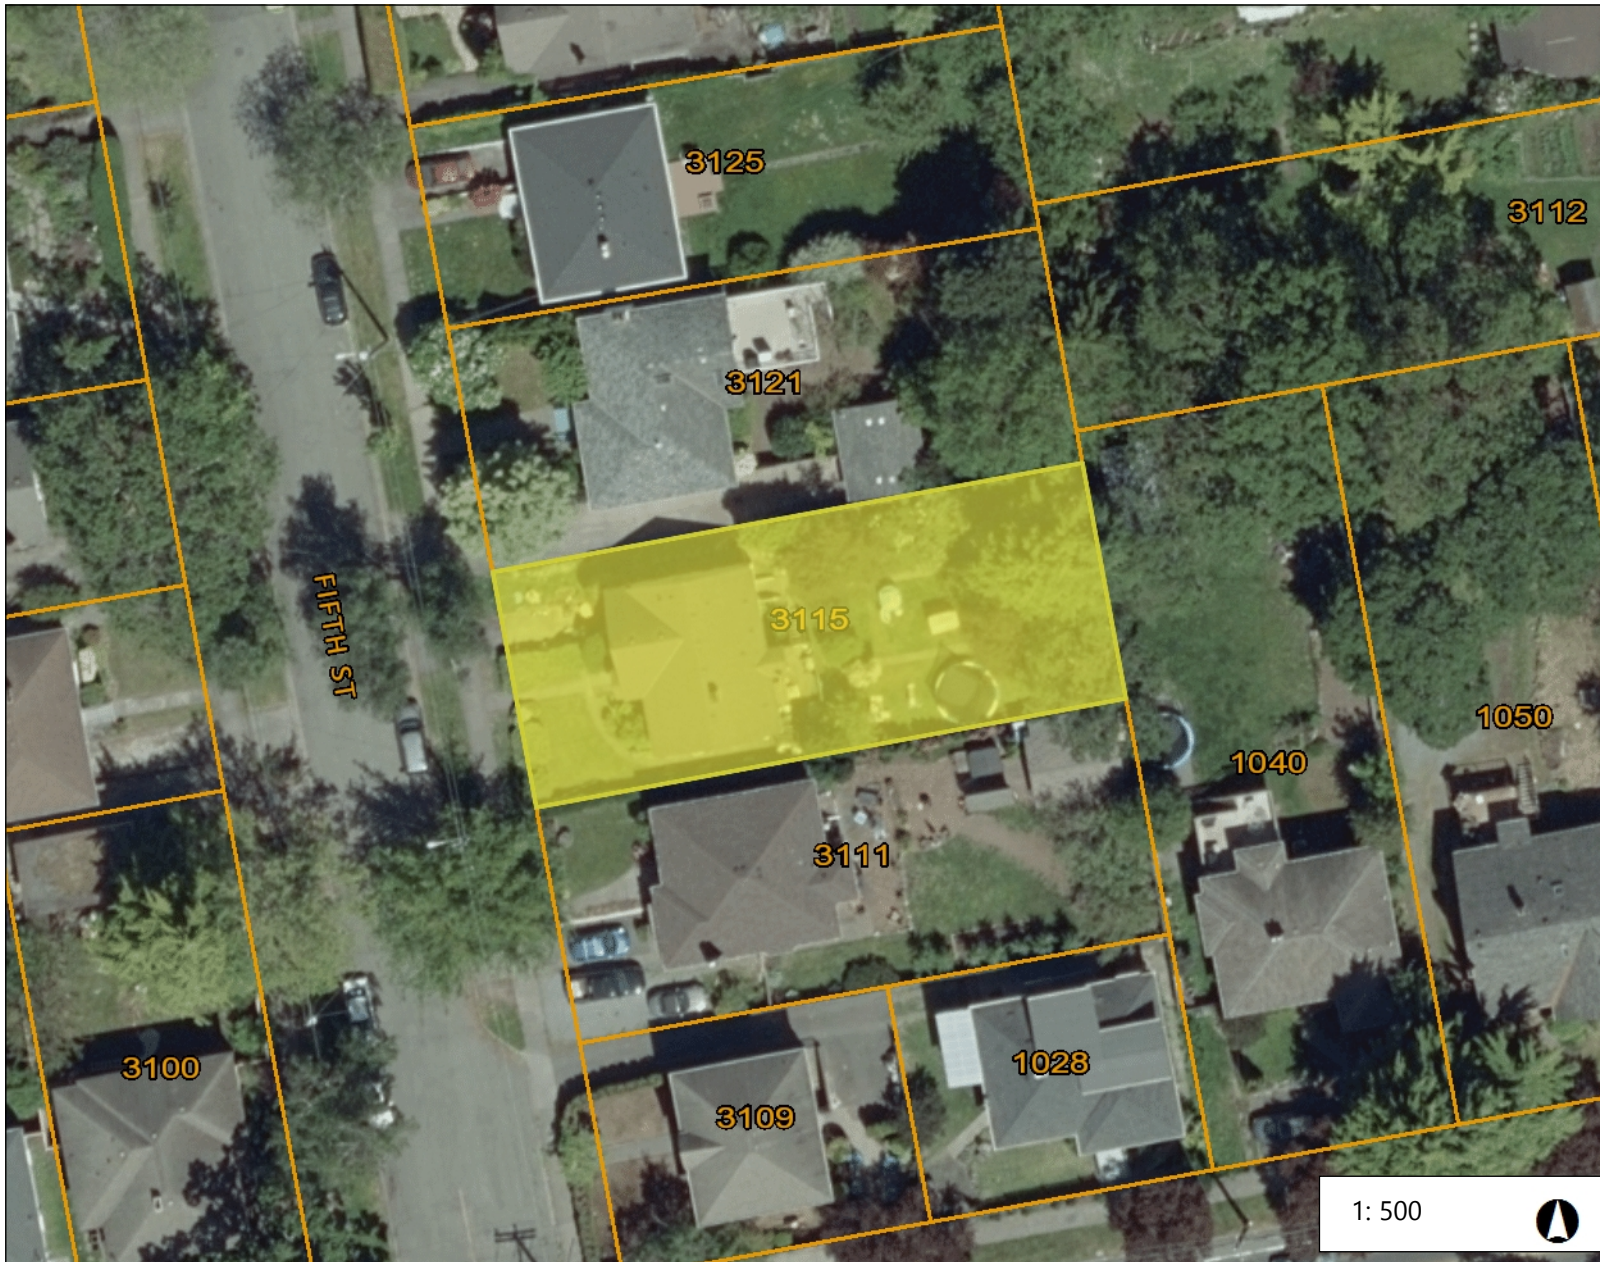

3115 Fifth St

Legend

1: 500

Notes

0.0 0 0.01 0.0 Kilometres

NAD_1983_UTM_Zone_10N
© Capital Regional District

Important: This map is for general information purposes only. The Capital Regional District (CRD) makes no representations or warranties regarding the accuracy or completeness of this map or the suitability of the map for any purpose. This map is not for navigation. The CRD will not be liable for any damage, loss or injury resulting from the use of the map or information on the map and the map may be changed by the CRD at any time.